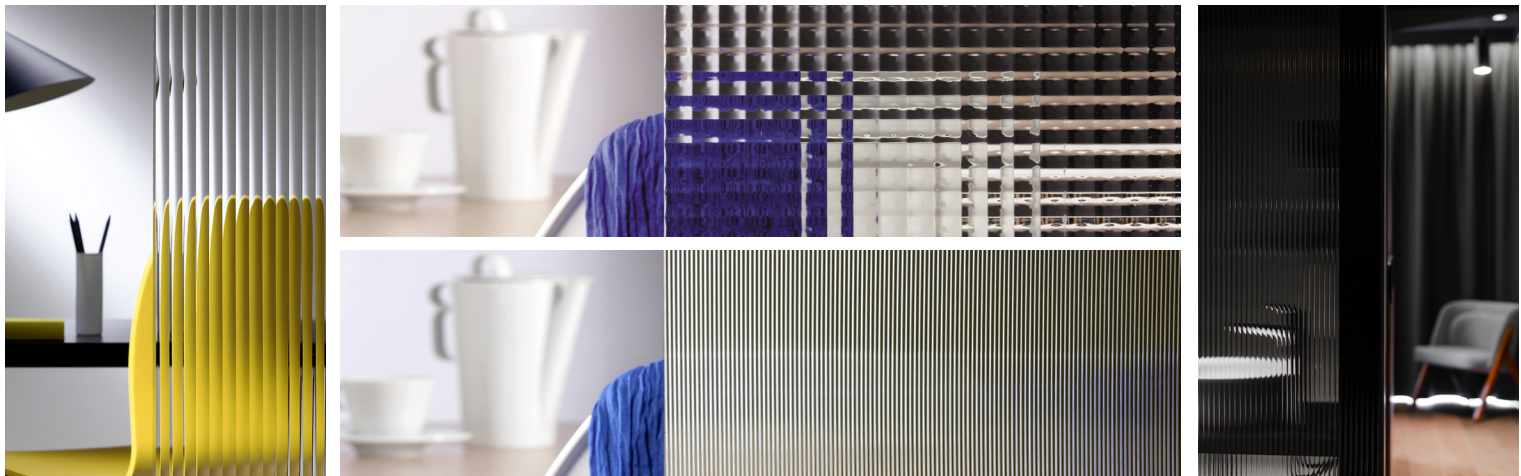

PATTERNED GLASS AVAILABILITIES

IMAGIN STANDARD RANGE

Thickness (mm)		2		4				4.2	5		6			7	8		10								
Dimension (cm)		213 x 156	213 x 161	213 x 185	254 x 161	254 x 185	330 x 204	335 x 161	335 x 185	335 x 204	321 x 200	254 x 185	335 x 185	213 x 185	254 x 185	335 x 161	335 x 185	335 x 204	335 x 185	213 x 185	225 x 185	335 x 185	335 x 204	335 x 204	
IMAGIN	33/33																								
	Chinchilla																								
	Crepi																								
	Delta																								
	Flutes																								
	Glamatt																								
	Gothic																								
	Kathedral klein																								
	Kura																								
	Patterned 130																								
	Raywall 45																								
	Raywall 90T																								
	Screen																								
	Wired "O" 1/2"																								
Wired "S" 1/2"																									

Standard (in stock)

Check availability of non-standard products on AGC's Product Catalogue or on the Patterned glass info sheets

The values included in this table give a general overview of standard products availability and delivery time. For the latest information on availability, please refer to AGC's Product Catalogue on www.agc-yourglass.com.

Type	Abbreviation	Lead Time*	Minimum Quantity
Standard	Marked ST1 in the Product Catalogue	≤ 1 week ex works	1 pack

*The reported delivery times are AGC's best estimate and cannot be considered as a binding timing.